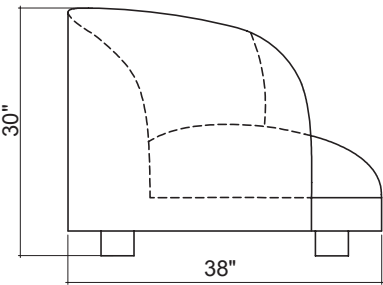

ASHLEY
BOTTEN
DESIGN

bean sofa

SIDE