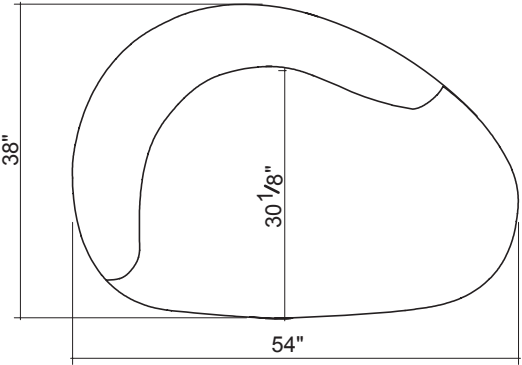

### **dimensions**

seat height: 16" (41cm)  
arm height: 23.6" (60cm)  
width: 43.3" (110cm)  
depth: 33.5" (85cm)

### **shipping and delivery**

This item is custom made to your exact needs. Typically, it will be ready to ship within 16 to 18 weeks after purchase.

ASHLEY  
BOTTEN  
DESIGN

bean sofa

SIDE

PLAN

FRONT

72 stafford street, suite 100 . toronto, ontario m6j 2r9  
416.203.9363 . concierge@ashleybottendesign.com