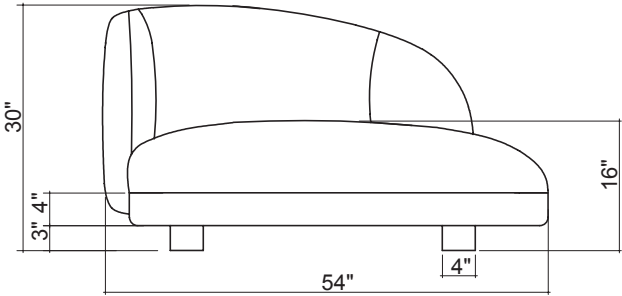

### **dimensions**

seat height: 16" (41cm)  
arm height: 23.6" (60cm)  
width: 43.3" (110cm)  
depth: 33.5" (85cm)

### **shipping and delivery**

This item is custom made to your exact needs. Typically, it will be ready to ship within 16 to 18 weeks after purchase.

ASHLEY  
BOTTEN  
DESIGN

bean sofa

SIDE

PLAN

FRONT

72 stafford street, suite 100 . toronto, ontario m6j 2r9  
416.203.9363 . concierge@ashleybottendesign.com