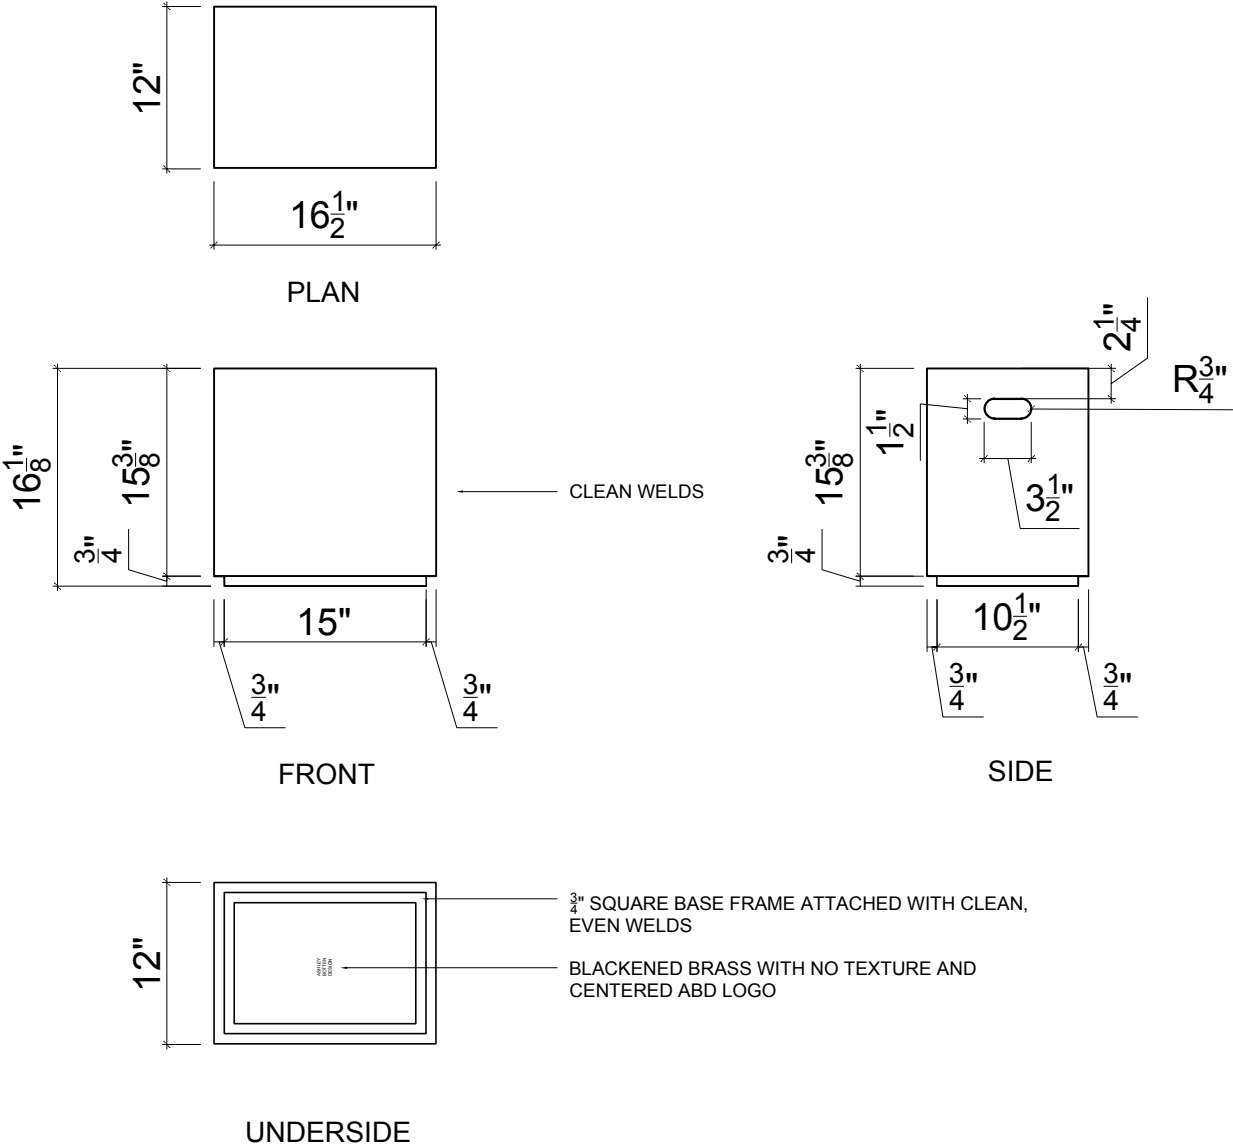

ASHLEY
BOTTEN
DESIGN

natural brass apple box

72 stafford street, suite 100 . toronto, ontario m6j 2r9
416.203.9363 . concierge@ashleybottendesign.com

ashleybottendesign.com