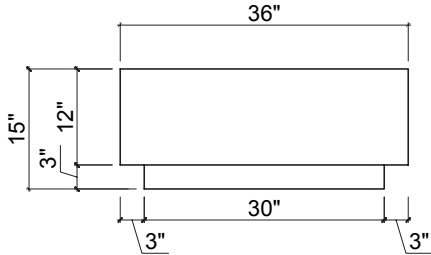

Made to order and handcrafted in Toronto

material

Wood veneer

dimensions

Small

Height: 24" (61cm)

Depth: 36" (91cm)

Width: 36" (91cm)

Large

Height: 24" (61cm)

Depth: 42" (107cm)

Width: 42" (107cm)

shipping and delivery

This item is custom made to your exact needs.

Typically, it will be ready to ship within 12 to 14 weeks after purchase.

wood finishes

72 stafford street, suite 100 . toronto, ontario m6j 2r9
416.203.9363 . concierge@ashleybottendesign.com

ashleybottendesign.com

ASHLEY
BOTTEN
DESIGN

poppy coffee table

PLAN VIEW

FRONT

72 stafford street, suite 100 . toronto, ontario m6j 2r9
416.203.9363 . concierge@ashleybottendesign.com