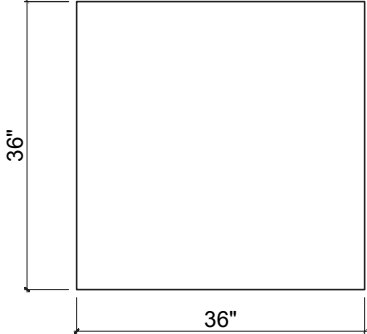

ASHLEY
BOTTEN
DESIGN

poppy coffee table

PLAN VIEW