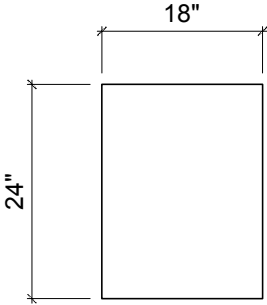

ASHLEY
BOTTEN
DESIGN

poppy side table

PLAN VIEW