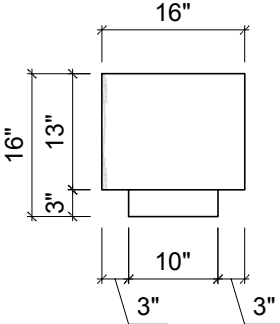

FRONT

---

72 stafford street, suite 100 . toronto, ontario m6j 2r9
416.203.9363 . concierge@ashleybottendesign.com

ashleybottendesign.com