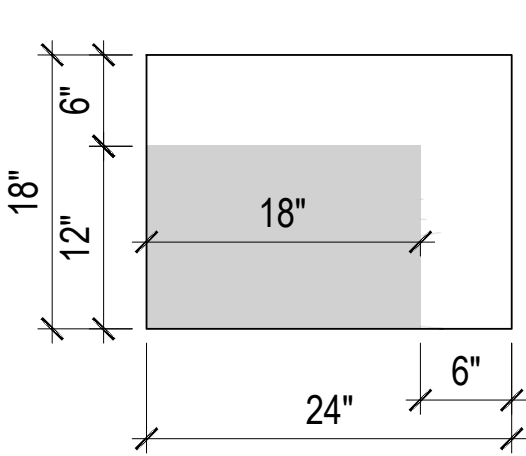

ASHLEY
BOTTEN
DESIGN

poppy with an edge

PLAN