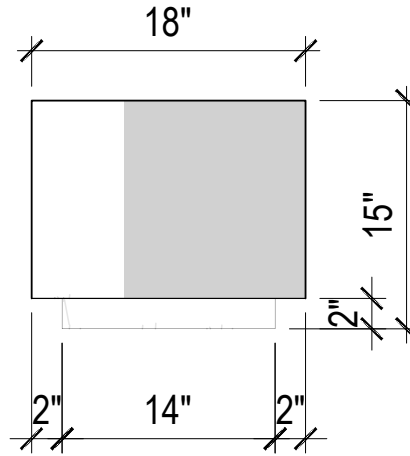

ASHLEY
BOTTEN
DESIGN

poppy with an edge

SIDE