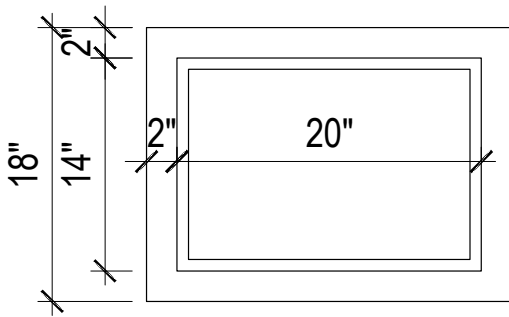

### **dimensions**

Height: 24" (61cm)

Width: 18" (46cm)

Length: 18" (46cm)

# poppy with an edge

PLAN

SIDE

BOTTOM