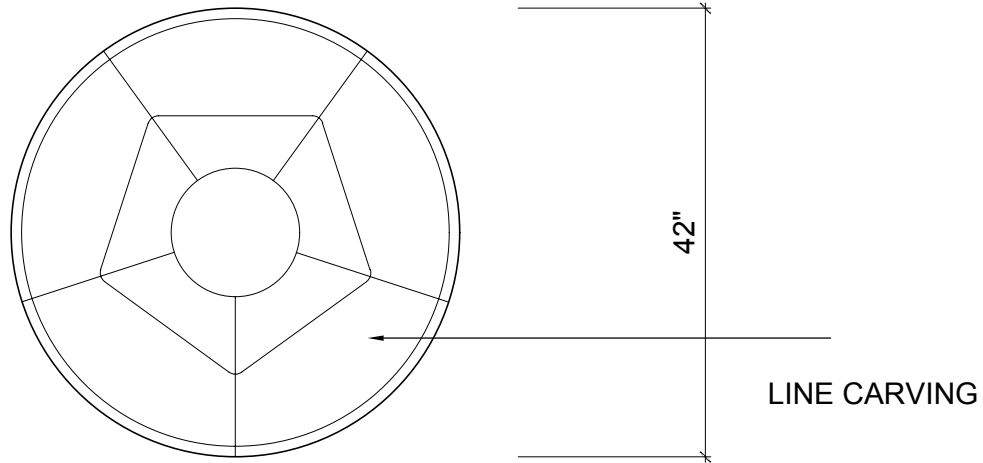

Shown in solid bleached ash

Custom made and handcrafted in Toronto

material

Solid wood

dimensions

Height: 29.5" (75cm)

Width: 36" (91cm)

shipping and delivery

ashleybottendesign.com

ASHLEY
BOTTEN
DESIGN

sue sue table

PLAN VIEW

DISPLAY TABLE
SIDE VIEW

72 stafford street, suite 100 . toronto, ontario m6j 2r9
416.203.9363 . concierge@ashleybottendesign.com

ashleybottendesign.com