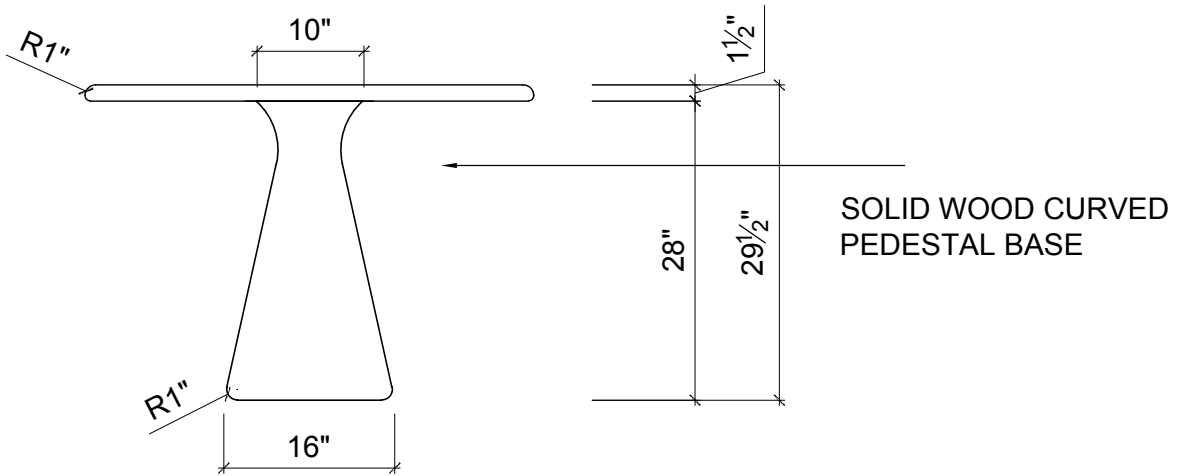

DISPLAY TABLE
SIDE VIEW

72 stafford street, suite 100 . toronto, ontario m6j 2r9
416.203.9363 . concierge@ashleybottendesign.com

ashleybottendesign.com